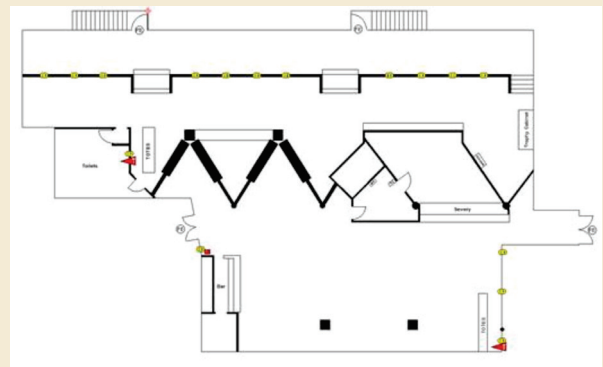

80yrs
experience

Visit
ellerslievents.co.nz

Takanini Room

Second Floor, Ascot Stand

This room offers extensive views out over the Parade Ring gardens. Natural lighting, along with a newly-refurbished interior, make the Takanini Room a great option for your next medium sized meeting.

Room Specifications

Set-up style

Theatre - 100
Cocktail - 250
Classroom - 50
Boardroom - 30
U-shape - 30

Please note: These capacities are a guide only, your set up requirements may alter the capacities.

Dimensions: 475 sqm

To view a virtual tour please visit our website.

+64 (0)9 524 4069

Ellerslie Racecourse
100 Ascot Avenue, Remuera,
Auckland 1050