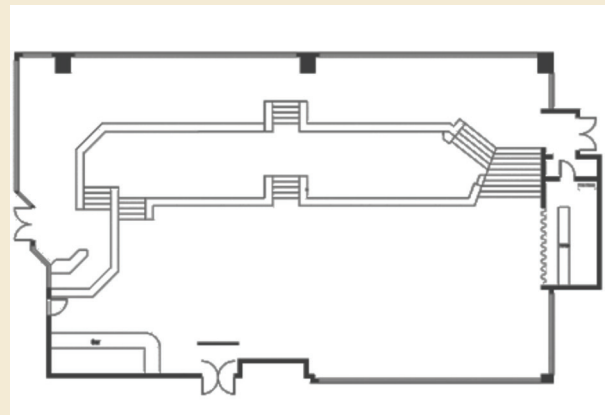

+64 (0)9 524 4069

Ellerslie Racecourse
100 Ascot Avenue, Remuera,
Auckland 1050