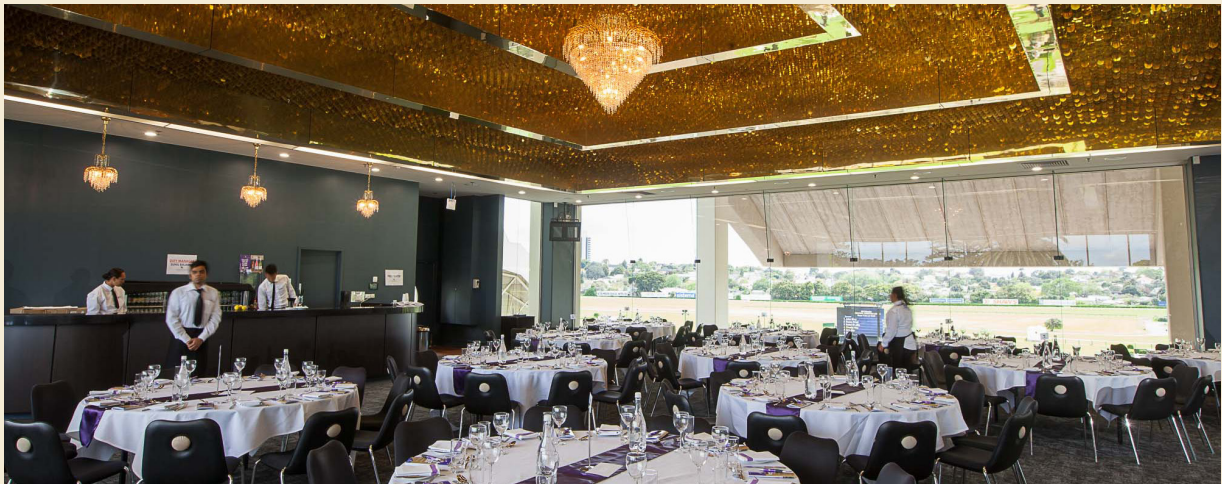

80yrs
experience

Visit
ellerslieevents.co.nz

Pakuranga Hunt

Second Floor, Ellerslie Stand

This room is suited to a multitude of events - particularly any seeking something different. Ideal for breakfasts, luncheons, dinners or weddings for up to 150 guests, it can also accommodate cocktail parties for up to 170 guests. With its ornate ceilings and picturesque views over both the gardens and racecourse, this room is sure to impress.

Room Specifications

Set-up style

- Theatre - 150
- Cocktail - 170
- Classroom - 80
- Banquet - 120 without dance floor
- Banquet - 100 with dance floor
- Boardroom/ U-shape - 50
- Exhibition spaces - 15