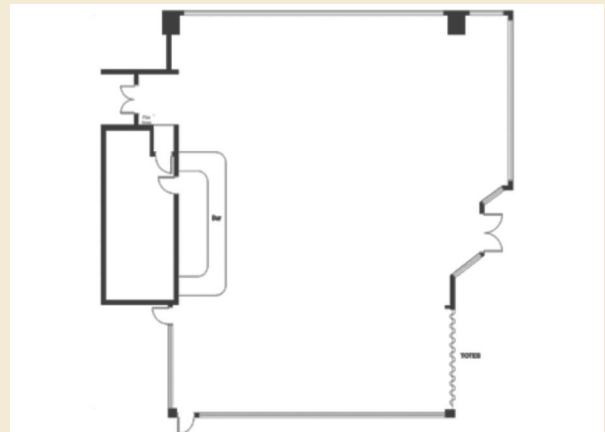

80yrs
experience

Visit
ellerslieevents.co.nz

Pakuranga Hunt

Second Floor, Ellerslie Stand

This room is suited to a multitude of events - particularly any seeking something different. Ideal for breakfasts, luncheons, dinners or weddings for up to 150 guests, it can also accommodate cocktail parties for up to 170 guests. With its ornate ceilings and picturesque views over both the gardens and racecourse, this room is sure to impress.

Room Specifications

Set-up style

- Theatre - 150
- Cocktail - 170
- Classroom - 80
- Banquet - 120 without dance floor
- Banquet - 100 with dance floor
- Boardroom/ U-shape - 50
- Exhibition spaces - 15

Please note: These capacities are a guide only, your set-up requirements may alter the capacities.

Dimensions: 290 sqm

To view a virtual tour please visit our website.

+64 (0)9 524 4069

Ellerslie Racecourse
100 Ascot Avenue, Remuera,
Auckland 1050