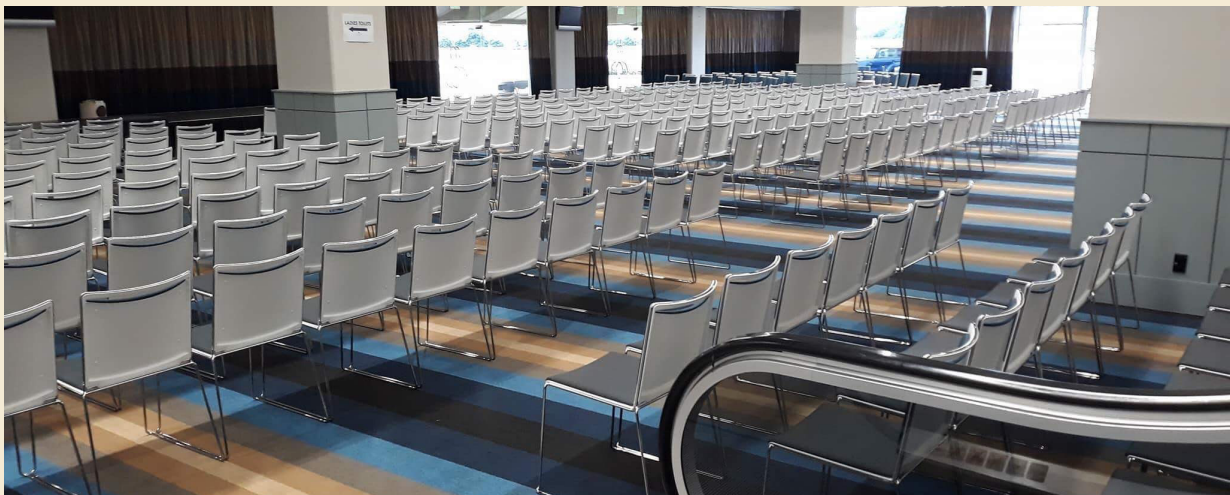

## Ground Floor, Ellerslie Stand

For large events that require easy access, look no further than this room which allows for easy pack-ins and, with its in-room escalators, allows guests to move easily between the first, second and third floors. Large doors across the front of the room open onto the Newmarket Lawn, providing a perfect space for relaxing breaks or outdoor team building activities.

### Set-up style

Theatre - 1000  
Cocktail - 1200  
Classroom - 320  
Banquet - 700 without dance floor  
Banquet - 600 with dance floor  
Exhibition spaces - 67

**Please note:** These capacities are a guide only, your set-up requirements may alter the capacities.