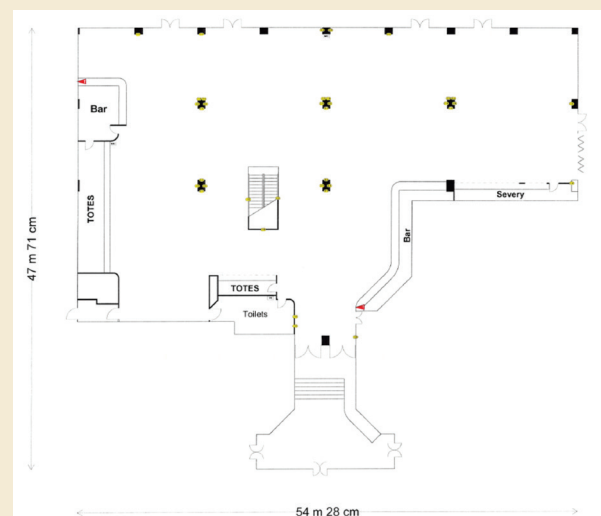

## Ground Floor, Ellerslie Stand

For large events that require easy access, look no further than this room which allows for easy pack-ins and, with its in-room escalators, allows guests to move easily between the first, second and third floors. Large doors across the front of the room open onto the Newmarket Lawn, providing a perfect space for relaxing breaks or outdoor team building activities.

## Room Specifications

### Set-up style

Theatre - 1000  
Cocktail - 1200  
Classroom - 320  
Banquet - 700 without dance floor  
Banquet - 600 with dance floor  
Exhibition spaces - 67

**Please note:** These capacities are a guide only, your set-up requirements may alter the capacities.

**Dimensions:** 1200 sqm

**Ceiling height:** Varies from 2.4m to 5m

To view a virtual tour please visit our website.

+64 (0)9 524 4069

Ellerslie Racecourse  
100 Ascot Avenue, Remuera,  
Auckland 1050