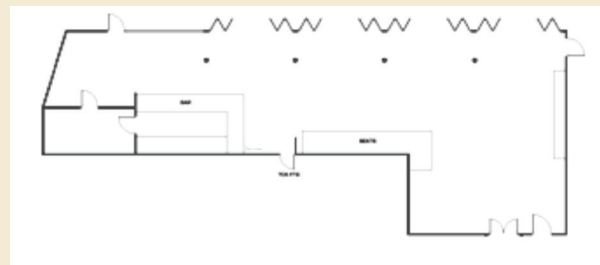

Room Specifications

Set-up style

- Theatre - 50
- Cocktail - 200 - 800 (dependent on whether and how much of the outdoor lawn area is used)
- Classroom - 30
- Banquet - 70-300 without dance floor (dependent on whether and how much of the outdoor lawn area is used)
- Boardroom/U-shape - 26

Please note: These capacities are a guide only, your set-up requirements may alter the capacities.

Dimensions: 1260 sqm

To view a virtual tour please visit our website.

+64 (0)9 524 4069

Ellerslie Racecourse
100 Ascot Avenue, Remuera,
Auckland 1050